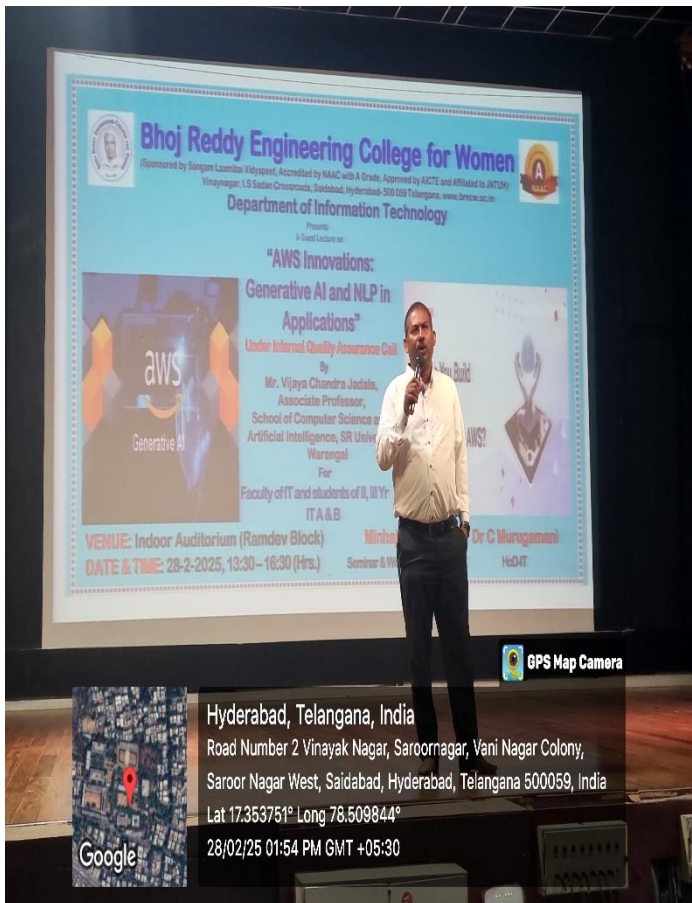

Hyderabad, Telangana, India
Road Number 2 Vinayak Nagar, Saroornagar, Vani Nagar Colony,
Saroor Nagar West, Saidabad, Hyderabad, Telangana 500059, India
Lat 17.353751° Long 78.509844°
28/02/25 01:54 PM GMT +05:30