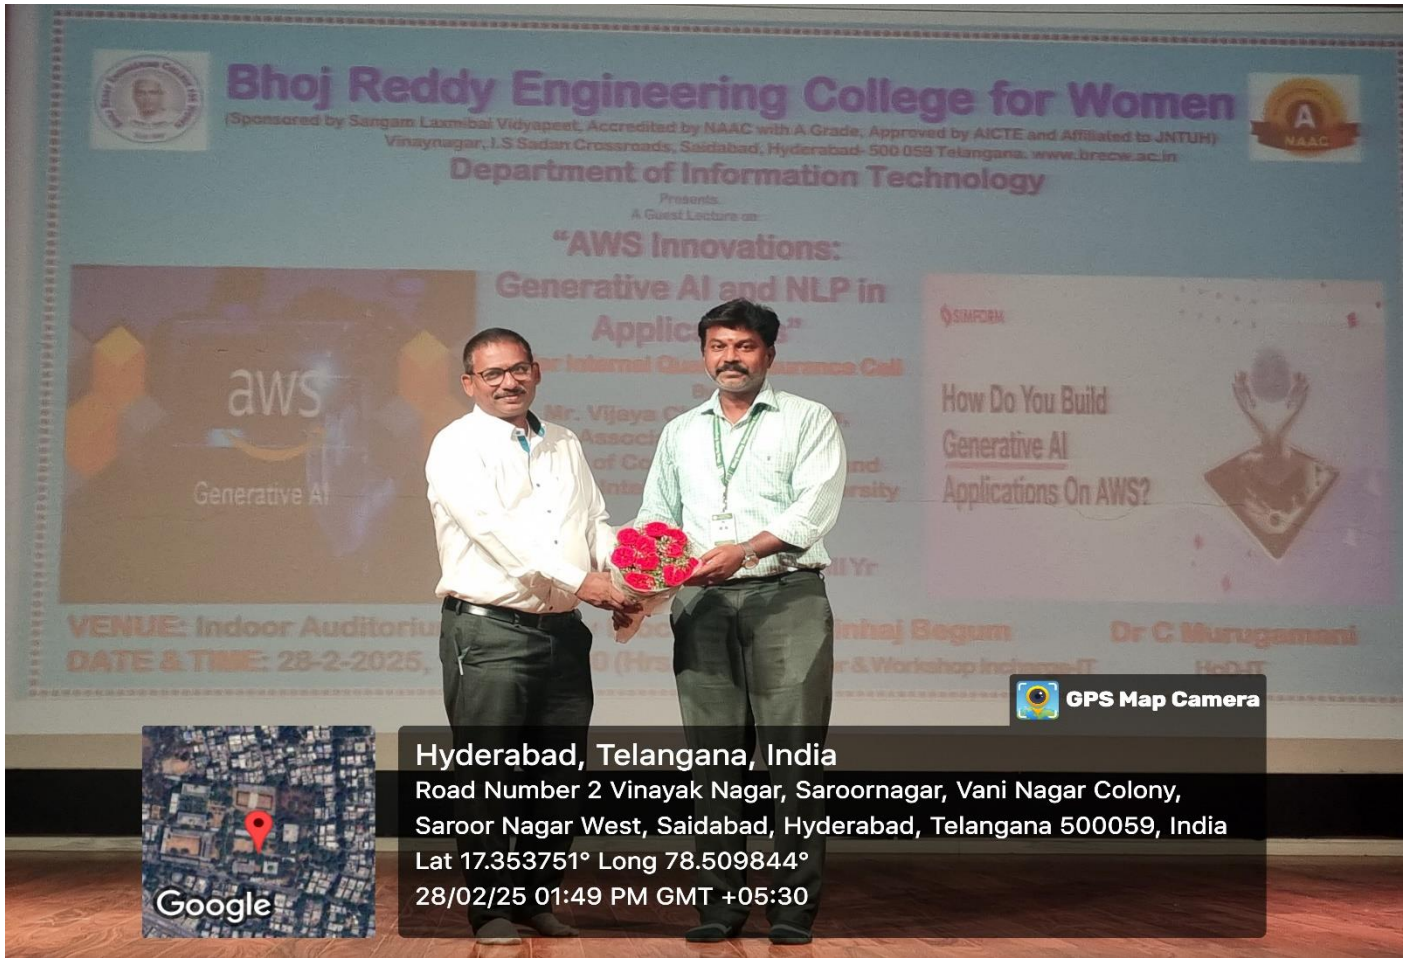

Hyderabad, Telangana, India
Road Number 2 Vinayak Nagar, Saroornagar, Vani Nagar Colony,
Saroor Nagar West, Saidabad, Hyderabad, Telangana 500059, India
Lat 17.353751° Long 78.509844°
28/02/25 01:49 PM GMT +05:30