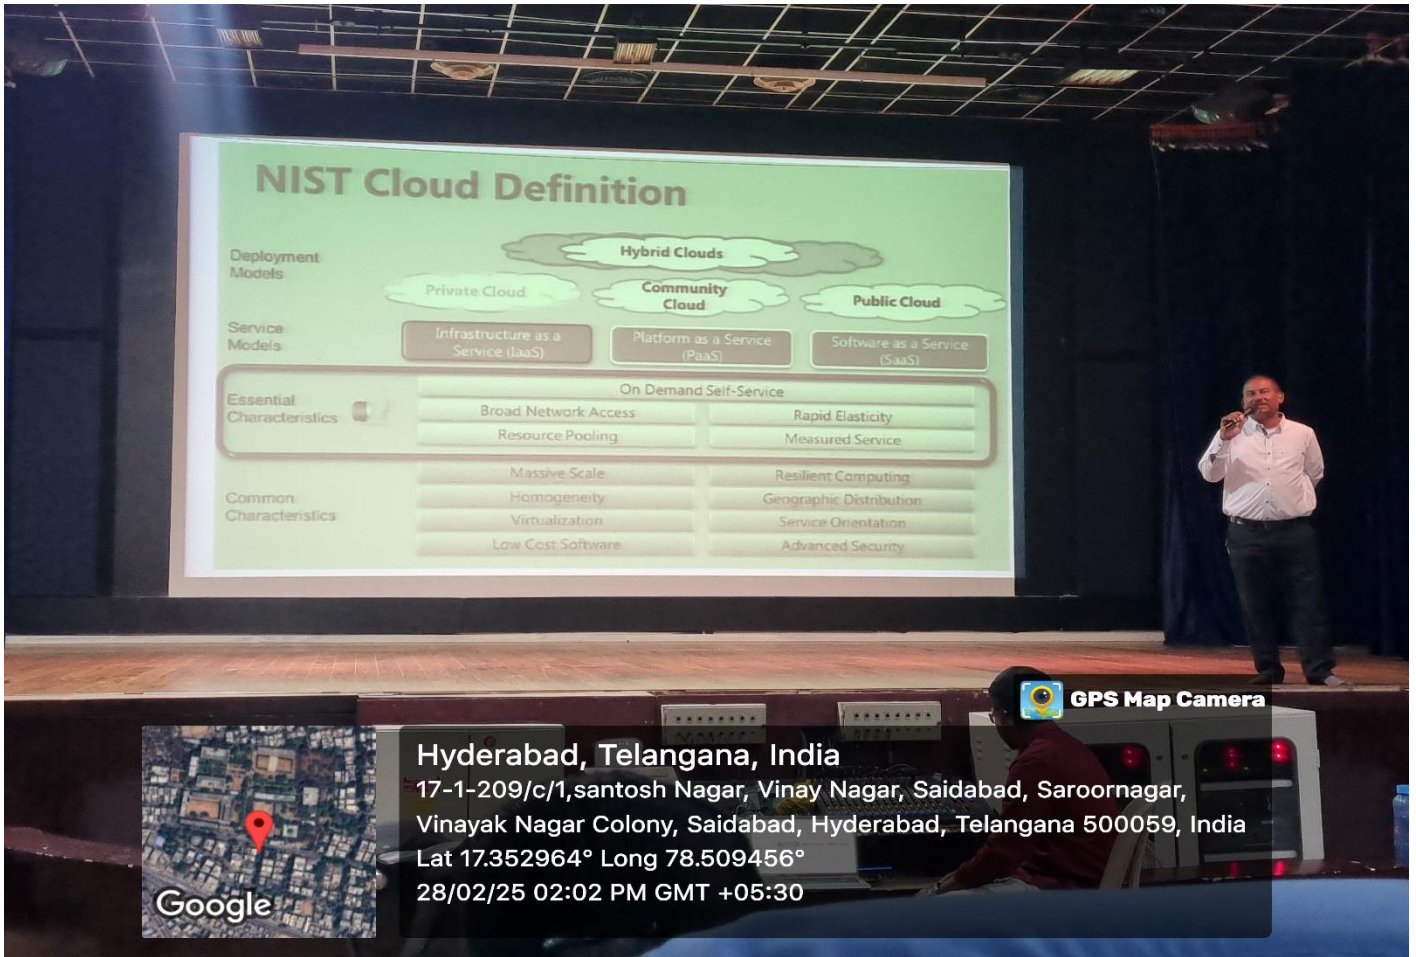

GPS Map Camera

Google

Hyderabad, Telangana, India
17-1-209/c/1,santosh Nagar, Vinay Nagar, Saidabad, Saroornagar,
Vinayak Nagar Colony, Saidabad, Hyderabad, Telangana 500059, India
Lat 17.352964° Long 78.509456°
28/02/25 02:02 PM GMT +05:30