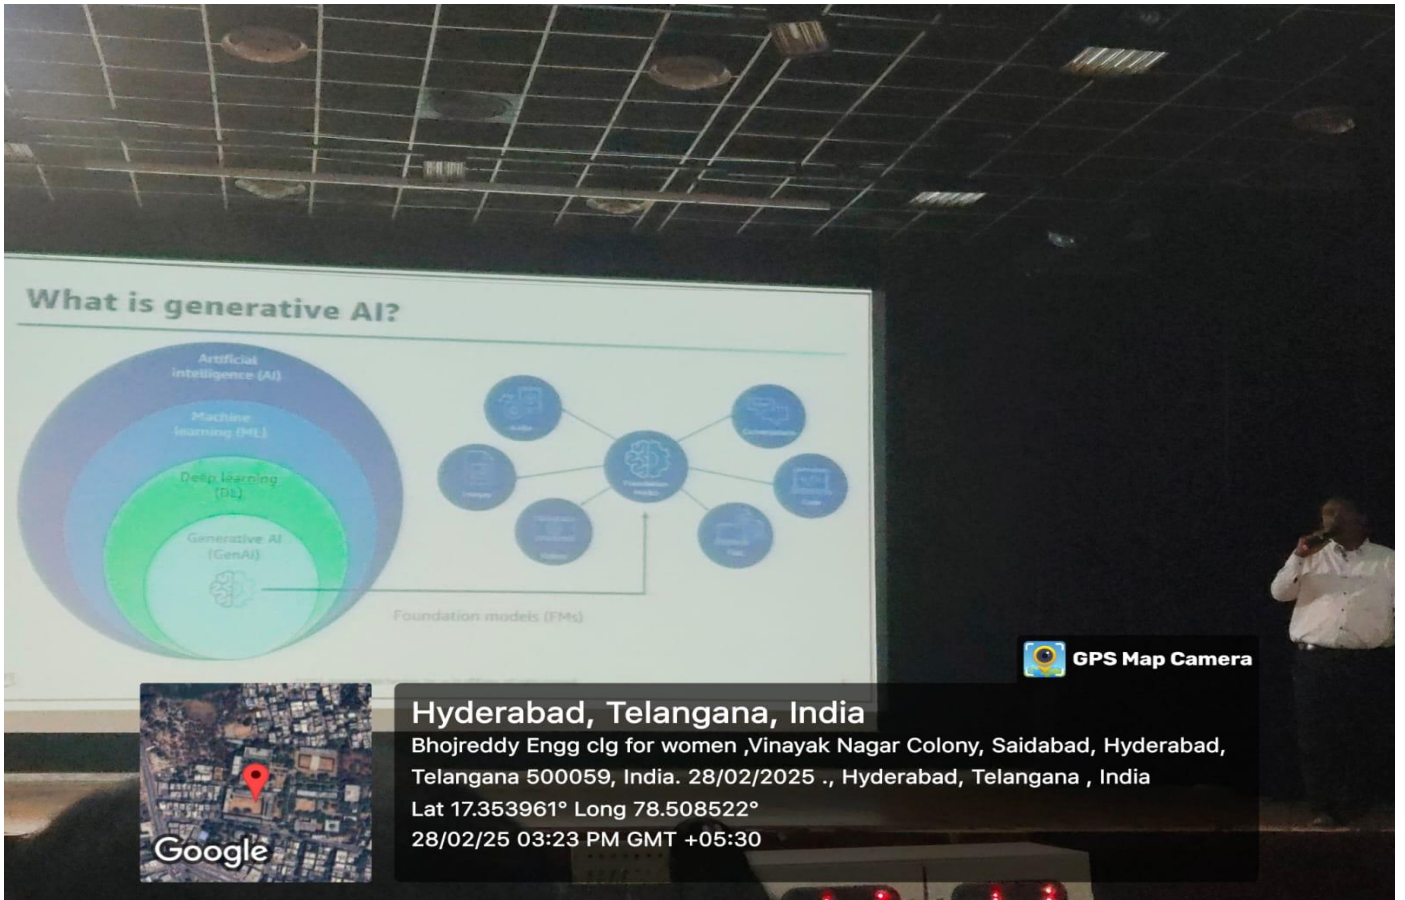

Hyderabad, Telangana, India

Bhojreddy Engg clg for women ,Vinayak Nagar Colony, Saidabad, Hyderabad, Telangana 500059, India. 28/02/2025 ., Hyderabad, Telangana , India
Lat 17.353961° Long 78.508522°
28/02/25 03:23 PM GMT +05:30